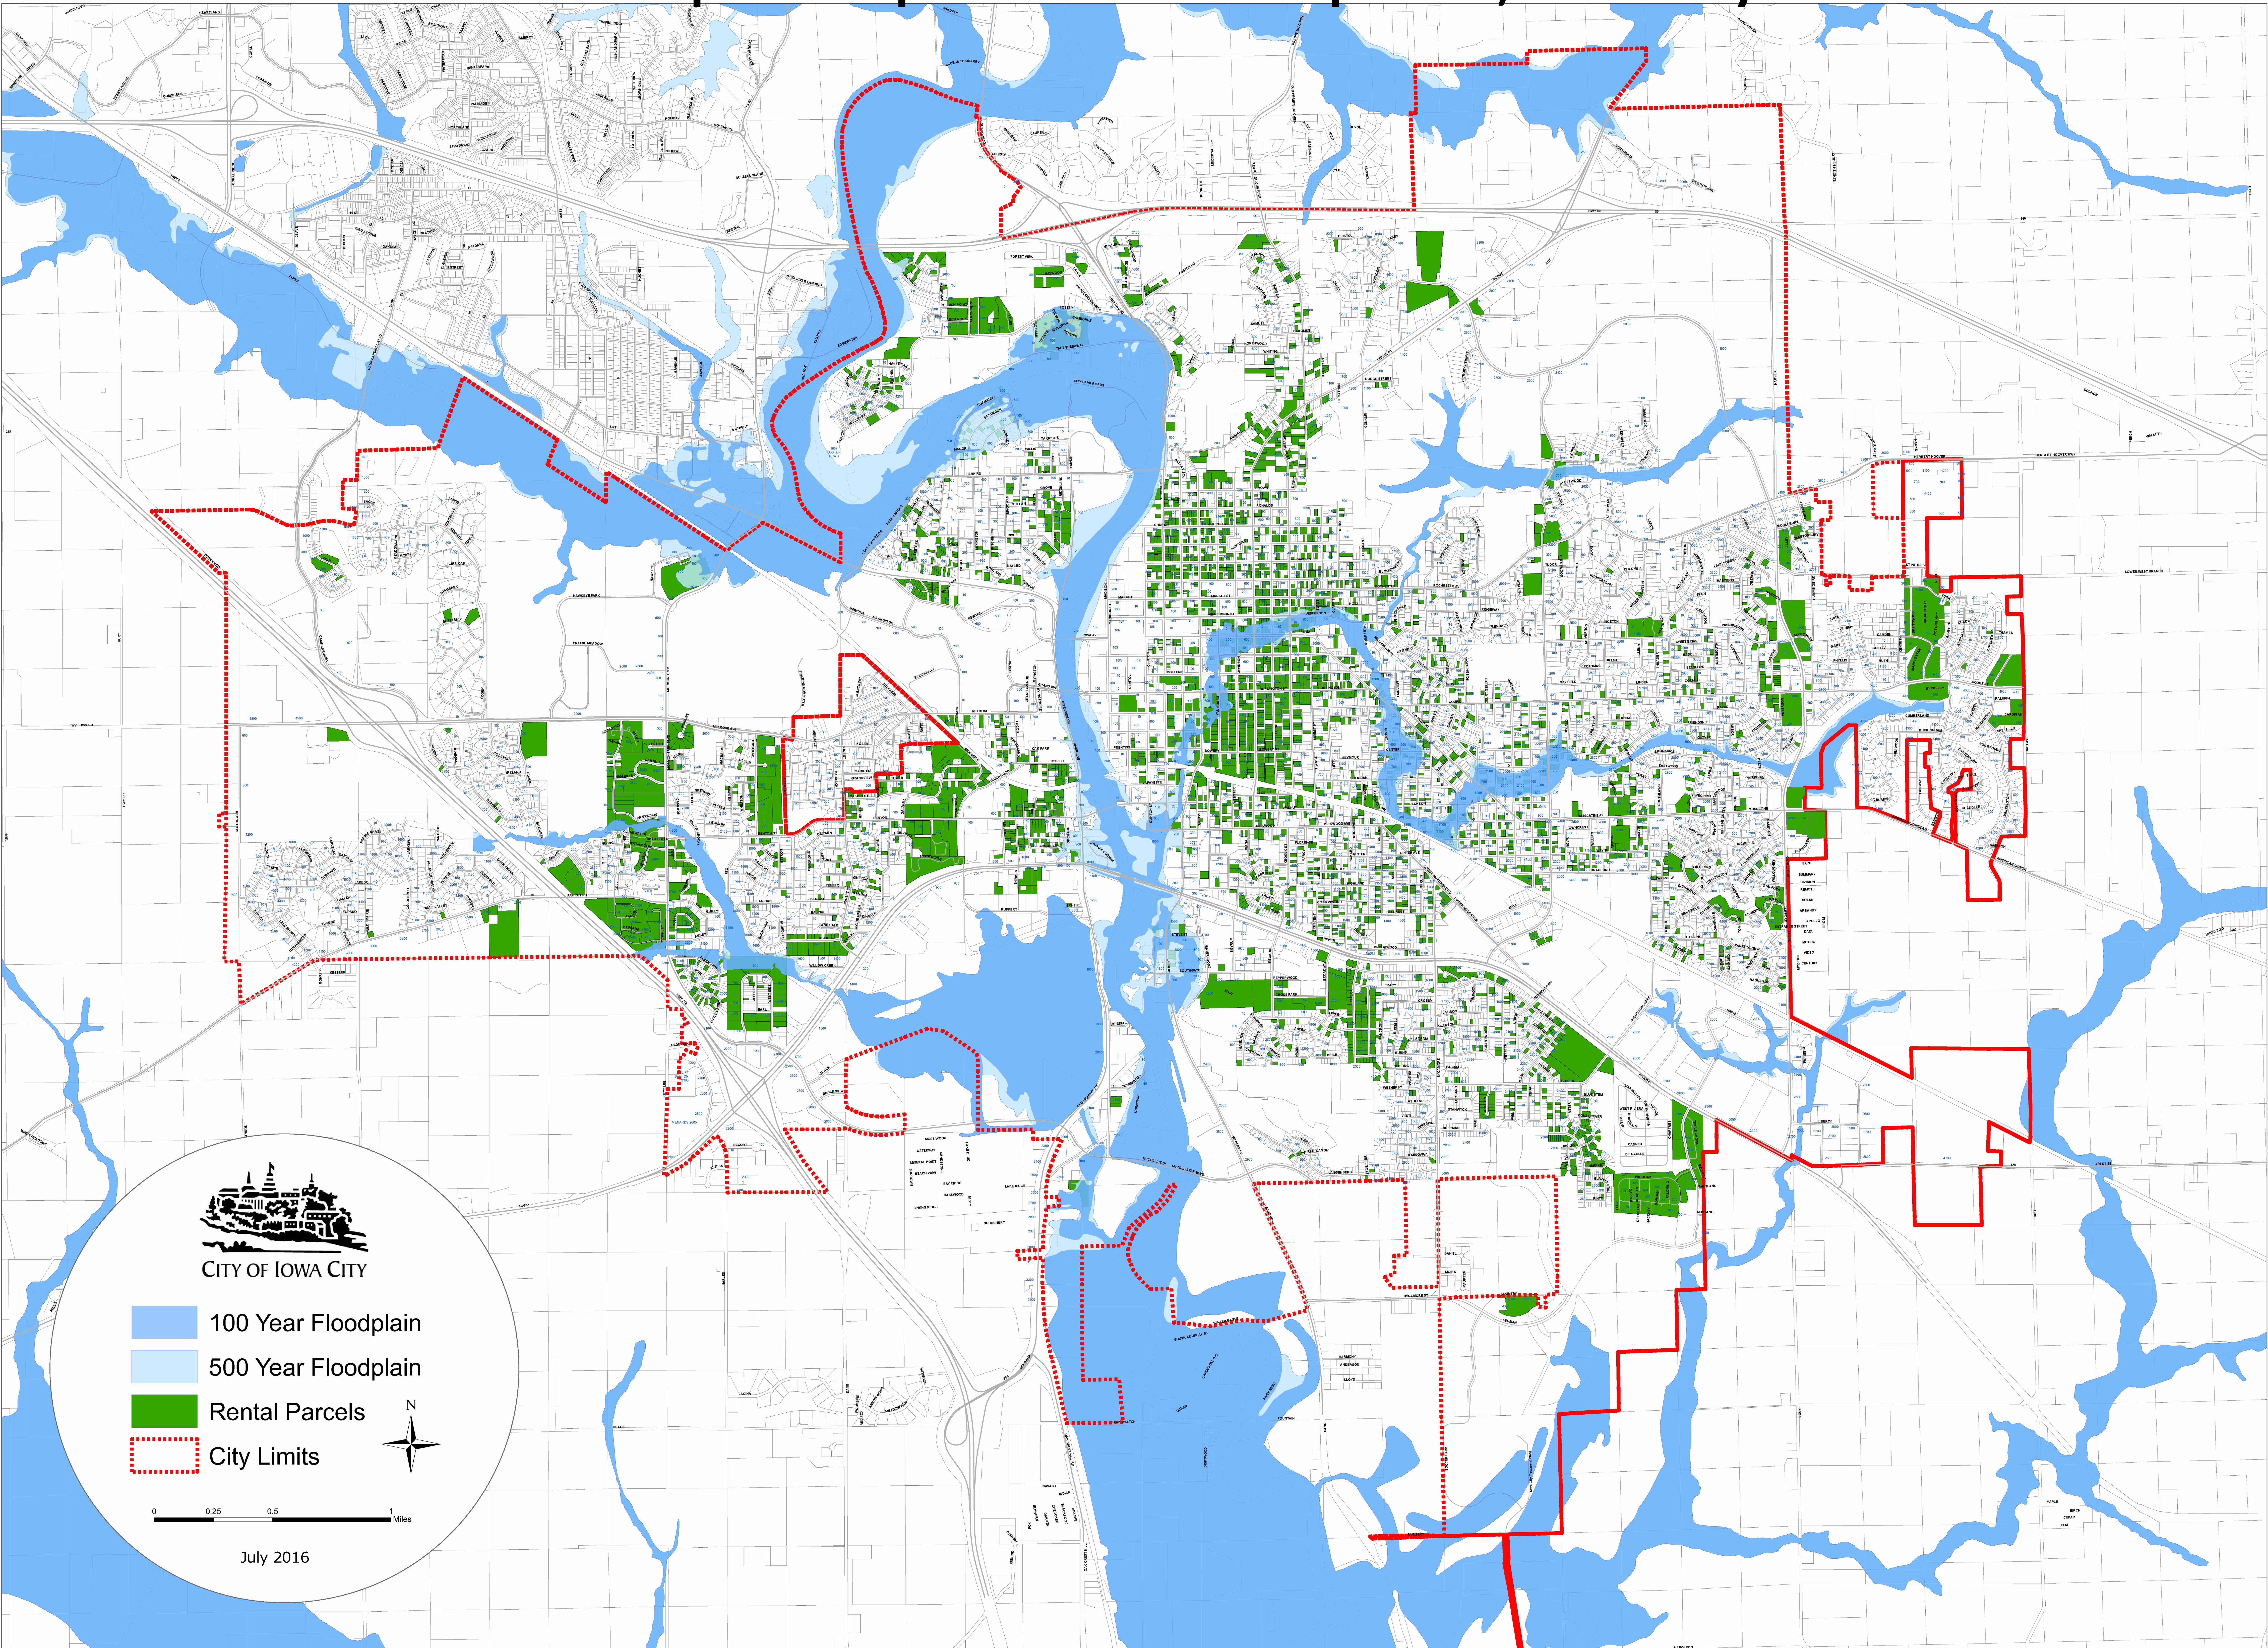

Floodplain Impacted Rental Properties, Iowa City

Zoom in for more detail

CITY OF IOWA CITY

-  100 Year Floodplain
-  500 Year Floodplain
-  Rental Parcels
-  City Limits

0 0.25 0.5 1 Miles

July 2016