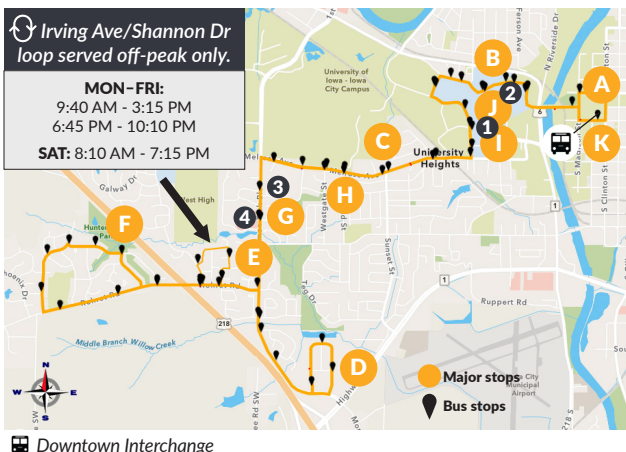

10 West Iowa City

EFFECTIVE 5/15/2023

Will serve riders of:

- Melrose Express
- Plaen View
- Westwinds
- Westside Hospital

Destinations:

1. 1 UIHC
2. 2 North Hospital/
   Newton Road
3. 3 Pheasant Ridge
4. 4 Fareway
   - Westside Drive
   - Rohret Road

BUS SERVICE FREQUENCY

AM Peak	Mid-Day	PM Peak	Night/Saturday
30 min	30 min	30 min	60 min

HOURS OF SERVICE

Monday – Friday	Saturday
6:00 AM – 10:45 PM	7:45 AM – 7:45 PM

ALL ROUTES FREE AND ACCESSIBLE

No Service on New Year’s Day, Memorial Day, Independence Day, Labor Day, Thanksgiving Day, and Christmas Day

www.icgov.org/transit

(319) 356-5151