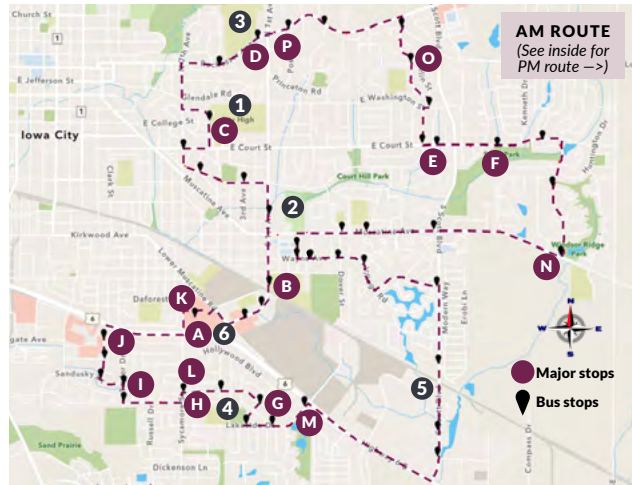

Fares and full schedules at www.icgov.org/transit
 Download the Transit app from your app store!

IOWA CITY TRANSIT

3 Eastside Loop

EFFECTIVE 5/15/2023

Will serve riders of:

- Eastside Loop

Destinations:

- 1 City High School
- 2 Southeast Junior High
- 3 Regina Education Center
- 4 Grant Wood Elementary
- 5 Systems Unlimited, Inc
- 6 Iowa City Marketplace

ALL ROUTES ACCESSIBLE

No Service on New Year's Day, Memorial Day, Independence Day, Labor Day, Thanksgiving Day, and Christmas Day

www.icgov.org/transit

CITY OF IOWA CITY
 UNESCO CITY OF LITERATURE

3 Eastside Loop

A	B	C	D	E	F	G	H	I	J	K
Leave Iowa City Marketpl	1st & Bradford	Morningside & City High	Rochester & Regina	Friendship & Court	Modern & Manor	Lakeside & Hwy 6	California & Sycamore	Taylor & Sandusky	Broadway & Caseys	Arrive Iowa City Marketpl
MONDAY-FRIDAY: MORNING										
7:35	7:38	7:44	7:47	7:54	8:06	8:10	8:16	8:19	8:22	8:25
8:30	8:35	8:40	8:44							

D	C	B	G	L	I	M	N	O	P
Leave Rochester & Regina	Morningside & City High	1st & Bradford	Lakeside & Hwy 6	California & Sycamore	Taylor & Sandusky	Heinz & Hwy 6	Arlington & Canterbury	Amhurst & Oberlin	Arrive 1st & Rochester
MONDAY-FRIDAY: AFTERNOON									
4:05	4:10	4:16	4:22	4:27	4:31	4:37	4:44	4:50	4:55
3:05	3:10	3:16	3:22	3:27	3:31	3:37	3:44	3:50	3:55
MONDAY-FRIDAY: AFTERNOON EARLY OUT									