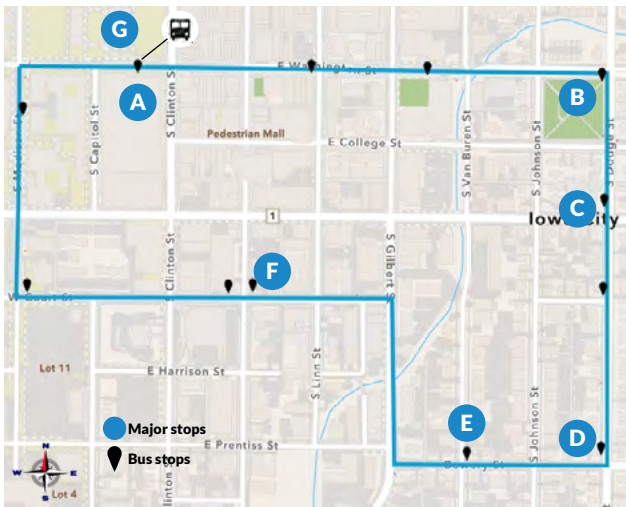

4 Downtown Shuttle

EFFECTIVE 5/15/2023

Will serve riders of:

- Downtown Shuttle

Destinations:

- Near-downtown neighborhoods
- UI East Campus
- Campus Rec. and Wellness Center

BUS SERVICE FREQUENCY

AM Peak	Mid-Day	PM Peak	Night/Saturday
15 min	15 min	15 min	NA

HOURS OF SERVICE

Monday – Friday	Saturday
7:30 AM – 6:30 PM	NA

ALL ROUTES ACCESSIBLE

No Service on New Year’s Day, Memorial Day, Independence Day, Labor Day, Thanksgiving Day, and Christmas Day

Downtown Interchange

www.icgov.org/transit

CITY OF IOWA CITY
UNESCO CITY OF LITERATURE