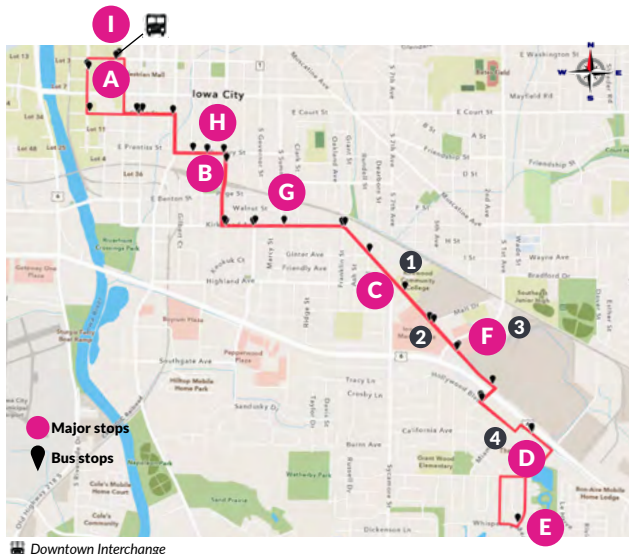

TRANSFERS

Free transfers are available to other Iowa City bus routes and to Coralville Transit. Please ask for transfer when fare is paid. Transfers will be allowed at any bus stop in Iowa City. Transfers are not usable on the same route from which the transfer was issued. Customers have 65 minutes to use a transfer.

BUS PASSES AVAILABLE AT

Iowa City Parking Office: 335 E Iowa Avenue
Iowa City City Hall: 410 E Washington Street
Hy-Vee (Waterfront)
Hy-Vee (1st Avenue)
Hy-Vee Drugtown
Kirkwood Community College & University of Iowa
* Kirkwood Semester Pass and U-Passes only

Fares and full schedules at www.icgov.org/transit
Download the Transit app from your app store!

IOWA CITY TRANSIT

5 Lower Muscatine/ Kirkwood

EFFECTIVE 8/14/2023

Will serve riders of:

- Mall
- 7th Avenue

Destinations:

1. 1 Kirkwood
2. 2 Iowa City Marketplace
3. 3 Eastdale Plaza
4. 4 The Quarters

BUS SERVICE FREQUENCY

AM Peak	Mid-Day	PM Peak	Night/Saturday
20 min	20 min	20 min	40 min

HOURS OF SERVICE

Monday - Friday	Saturday
5:55 AM - 10:00 PM	7:00 AM - 7:00 PM

ALL ROUTES ACCESSIBLE
No Service on New Year's Day, Memorial Day, Independence Day, Labor Day, Thanksgiving Day, and Christmas Day

www.icgov.org/transit

CITY OF IOWA CITY
UNESCO CITY OF LITERATURE

Updated 12/28/2023