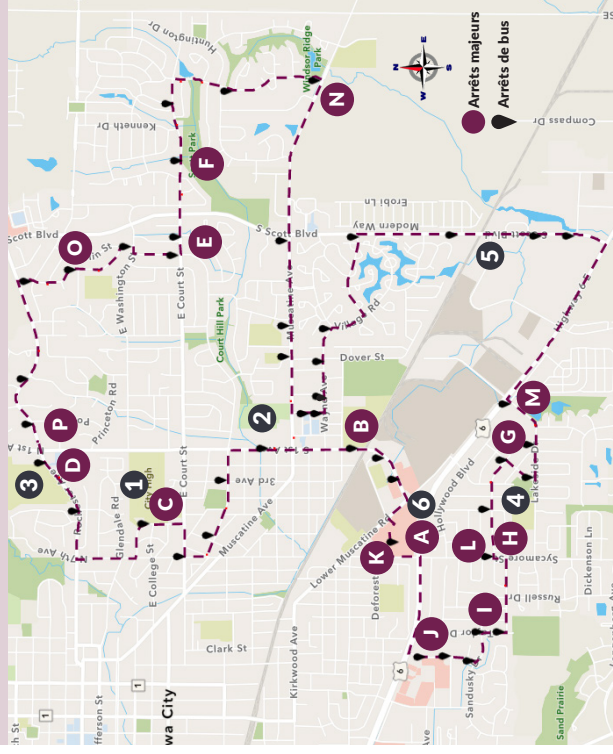

# 3 Eastside Loop

A	B	C	D	E	F	G	H	I	J	K
Départ Iowa City Marketpl	1st & Bradford City High	Morningside & City High	Rochester & Regina	Friendship & Court	Modern Manor	Lakeside & Hwy 6	California & Sycamore	Taylor & Sandusky	Broadway Caseys	Arrivée Iowa City Marketpl
7:35	7:38	7:44	7:47	7:54	8:06	8:10	8:16	8:19	8:22	8:25
8:30	8:35	8:40	8:44							

## LUNDI - VENDREDI : MATIN

D	C	B	G	L	I	M	N	O	P
Départ Rochester & Regina	Morningside & City High	1st & Bradford City High	Lakeside & Hwy 6	California & Sycamore	Taylor & Sandusky	Heinz & Hwy 6	Arlington & Canterbury	Amhurst & Oberlin	Arrivée 1st & Rochester
4:05	4:10	4:16	4:22	4:27	4:31	4:37	4:44	4:50	4:55
3:05	3:10	3:16	3:22	3:27	3:31	3:37	3:44	3:50	3:55

## LUNDI - VENDREDI : APRÈS-MIDI

## ITINÉRAIRE DU MATIN