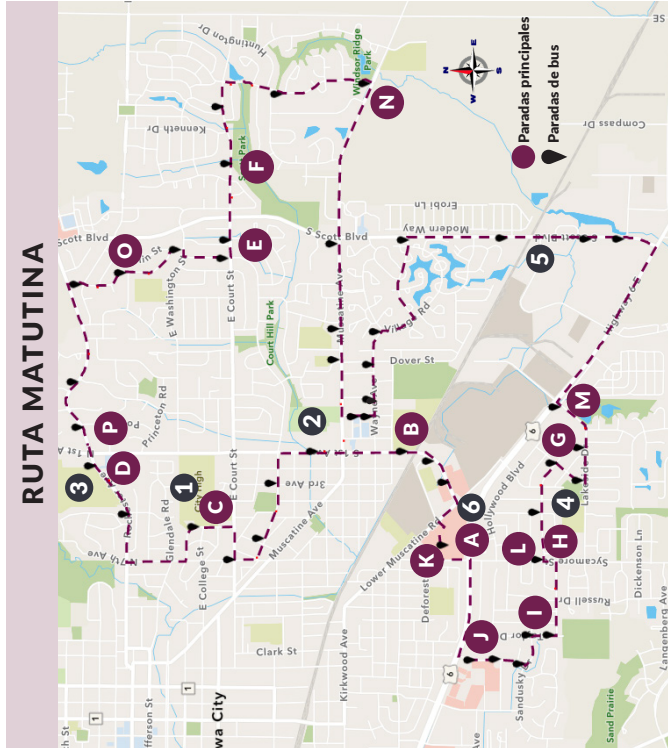

3 Eastside Loop

A	B	C	D	E	F	G	H	I	J	K
Sale de Iowa City Marketpl	1st & Bradford	Morningside & City High	Rochester & Regina	Friendship & Court	Modern Manor	Lakeside & Hwy 6	California & Sycamore	Taylor & Sandusky	Broadway Caseys	Llega a Iowa City Marketpl
7:35	7:38	7:44	7:47	7:54	8:06	8:10	8:16	8:19	8:22	8:25
8:30	8:35	8:40	8:44							

LUNES - VIERNES: MAÑANA

D	C	B	G	L	I	M	N	O	P
Sale de Rochester & Regina	Morningside & City High	1st & Bradford	Lakeside & Hwy 6	California & Sycamore	Taylor & Sandusky	Heinz & Hwy 6	Arlington & Canterbury	Amhurst & Oberlin	Llega a 1st & Rochester
4:05	4:10	4:16	4:22	4:27	4:31	4:37	4:44	4:50	4:55
3:05	3:10	3:16	3:22	3:27	3:31	3:37	3:44	3:50	3:55

LUNES - VIERNES: TARDE

LUNES - VIERNES: TARDE SALIDA ANTICIPADA

Tarifas y horarios completos en www.icgov.org/transit

¡Descargue la aplicación Transit de su tienda de aplicaciones!