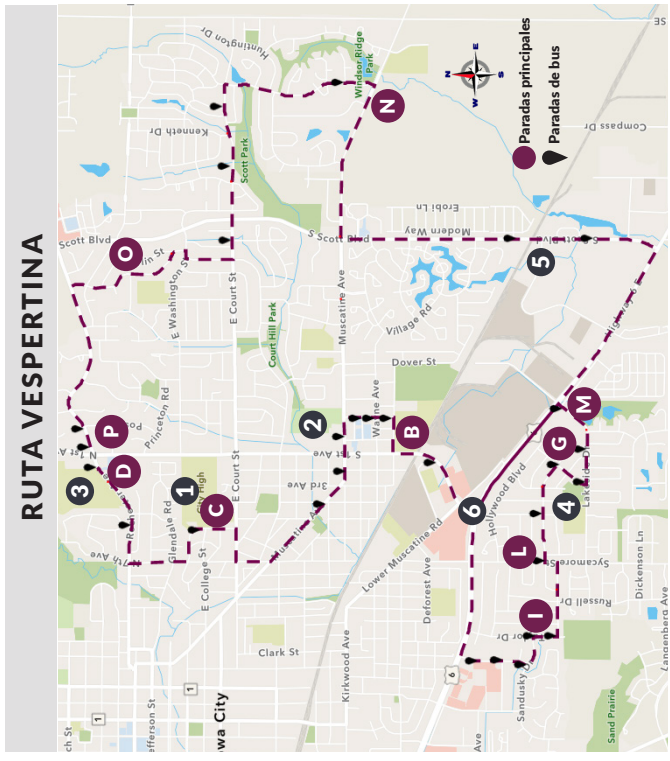

3 Eastside Loop

A	B	C	D	E	F	G	H	I	J	K
Sale de Iowa City Marketpl	1st & Bradford	Morningside & City High	Rochester & Regina	Friendship & Court	Modern Manor	Lakeside & Hwy 6	California & Sycamore	Taylor & Sandusky	Broadway Caseys	Llega a Iowa City Marketpl
7:35	7:38	7:44	7:47	7:54	8:06	8:10	8:16	8:19	8:22	8:25
8:30	8:35	8:40	8:44							

LUNES - VIERNES: MAÑANA

D	C	B	G	L	I	M	N	O	P
Sale de Rochester & Regina	Morningside & City High	1st & Bradford	Lakeside & Hwy 6	California & Sycamore	Taylor & Sandusky	Heinz & Hwy 6	Arlington & Canterbury	Amhurst & Oberlin	Llega a 1st & Rochester
4:05	4:10	4:16	4:22	4:27	4:31	4:37	4:44	4:50	4:55
3:05	3:10	3:16	3:22	3:27	3:31	3:37	3:44	3:50	3:55

LUNES - VIERNES: TARDE

LUNES - VIERNES: TARDE SALIDA ANTICIPADA

Tarifas y horarios completos en www.icgov.org/transit

¡Descargue la aplicación Transit de su tienda de aplicaciones!