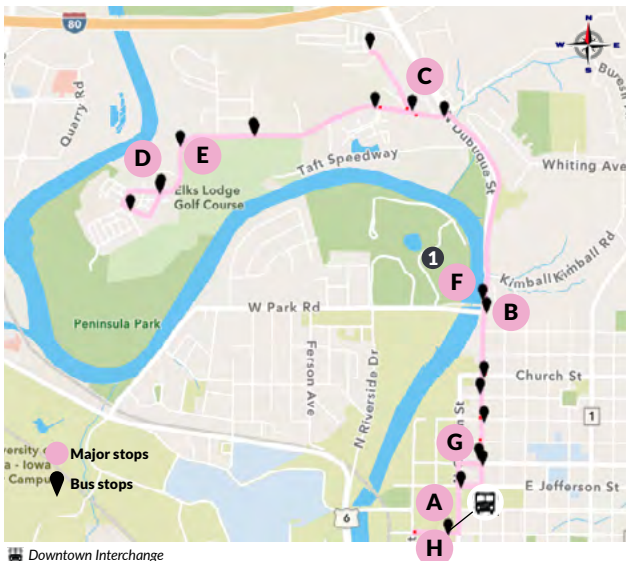

6 Peninsula

EFFECTIVE 5/15/2023

Will serve riders of:

- Manville Heights
- North Downtown Shuttle

Destinations:

- North Dubuque Street
- Peninsula Neighborhood
- ① City Park
- Laura Drive

BUS SERVICE FREQUENCY

AM Peak	Mid-Day	PM Peak	Night/Saturday
30 min	60 min	30 min	60 min

HOURS OF SERVICE

Monday – Friday	Saturday
6:15 AM – 7:45 PM	7:15 AM – 6:45 PM

ALL ROUTES ACCESSIBLE

No Service on New Year’s Day, Memorial Day, Independence Day, Labor Day, Thanksgiving Day, and Christmas Day