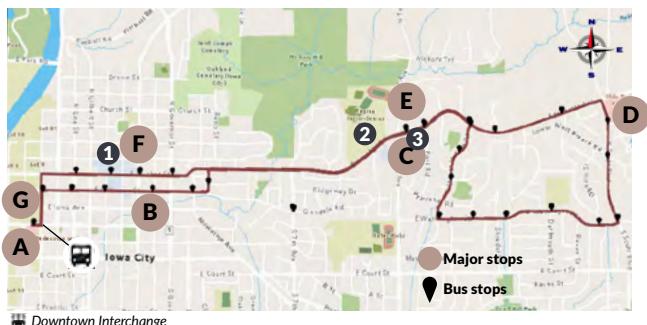

## Destinations:

- 1 Mercy Hospital
- 2 Regina Education Center
- 3 Hy-Vee Drug Town
  - Olde Towne Village
  - Commercial Area

## BUS SERVICE FREQUENCY

AM Peak	Mid-Day	PM Peak/Night	Saturday
30 min	60 min	30 min	60 min

## ALL ROUTES ACCESSIBLE

No Service on New Year's Day, Memorial Day, Independence Day, Labor Day, Thanksgiving Day, and Christmas Day

[www.icgov.org/transit](http://www.icgov.org/transit)

CITY OF IOWA CITY  
UNESCO CITY OF LITERATURE

# 11 Rochester

A	B	C	D	E	F	G
Leave Clinton & Wash	Jeff & Lucas	Rochstr & 1st	Scott & Middleb	Rochstr & 1st	Dodge & Market	Arrive Clinton & Wash
<b>MONDAY-FRIDAY: MORNING</b>						
----	----	5:53	5:56	6:04	6:08	6:13
6:15	6:18	6:24	6:26	6:34	6:38	6:43
6:45	6:48	6:54	6:56	7:04	7:08	7:13
7:15	7:18	7:24	7:26	7:34	7:38	7:43
7:45	7:48	7:54	7:56	8:04	8:08	8:13
8:15	8:18	8:24	8:26	8:34	8:38	8:43
8:45	8:48	8:54	8:56	9:04	9:08	9:13
9:15	9:18	9:24	9:26	9:34	9:38	9:43
10:15	10:18	10:24	10:26	10:34	10:38	10:43
11:15	11:18	11:24	11:26	11:34	11:38	11:43
<b>MONDAY-FRIDAY: AFTERNOON &amp; EVENING</b>						
12:15	12:18	12:24	12:26	12:34	12:38	12:43
1:15	1:18	1:24	1:26	1:34	1:38	1:43
2:15	2:18	2:24	2:26	2:34	2:38	2:43
3:15	3:18	3:24	3:26	3:34	3:38	3:43
3:45	3:48	3:54	3:56	4:04	4:08	4:13
4:15	4:18	4:24	4:26	4:34	4:38	4:43
4:45	4:48	4:54	4:56	5:04	5:08	5:13
5:15	5:18	5:24	5:26	5:34	5:38	5:43
5:45	5:48	5:54	5:56	6:04	6:08	6:13
6:15	6:18	6:24	6:26	6:34	6:38	6:43
6:45	6:48	6:54	6:56	7:04	7:08	7:13
<b>SATURDAY: MORNING</b>						
7:15	7:18	7:24	7:26	7:34	7:38	7:43
8:15	8:18	8:24	8:26	8:34	8:38	8:43
9:15	9:18	9:24	9:26	9:34	9:38	9:43
10:15	10:18	10:24	10:26	10:34	10:38	10:43
11:15	11:18	11:24	11:26	11:34	11:38	11:43
<b>SATURDAY: AFTERNOON &amp; EVENING</b>						
12:15	12:18	12:24	12:26	12:34	12:38	12:43
1:15	1:18	1:24	1:26	1:34	1:38	1:43
2:15	2:18	2:24	2:26	2:34	2:38	2:43
3:15	3:18	3:24	3:26	3:34	3:38	3:43
4:15	4:18	4:24	4:26	4:34	4:38	4:43
5:15	5:18	5:24	5:26	5:34	5:38	5:43
6:15	6:18	6:24	6:26	6:34	6:38	6:43