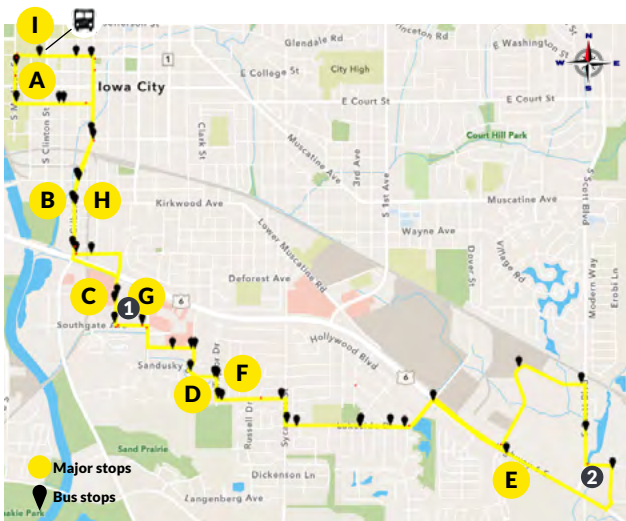

1 South Iowa City

EFFECTIVE 5/15/2023

Will serve riders of:

- Lakeside
- Cross Park
- Broadway

Destinations:

- Gilbert Street
- ① Waterfront Hy-Vee
- Lakeside Drive
- ② Fareway
- Heinz Road

BUS SERVICE FREQUENCY

AM Peak	Mid-Day	PM Peak	Night/Saturday
30 min	30 min	30 min	60 min

HOURS OF SERVICE

Monday – Friday	Saturday
6:00 AM – 10:00 PM	7:00 AM – 7:00 PM

ALL ROUTES ACCESSIBLE

No Service on New Year’s Day, Memorial Day, Independence Day, Labor Day, Thanksgiving Day, and Christmas Day