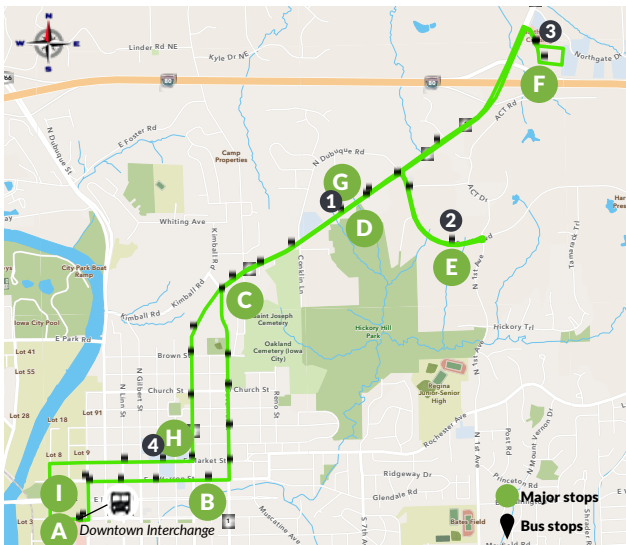

7 North Dodge

EFFECTIVE 5/15/2023

Will serve riders of:

- North Dodge

Destinations:

- 1 North Dodge Hy-Vee
- 2 Oaknoll East
- 3 Northgate Corporate Park
- 4 Mercy Hospital

BUS SERVICE FREQUENCY

| AM Peak | Mid-Day | PM Peak | Night/Saturday |
|---------|---------|---------|----------------|
| 30 min | 60 min | 30 min | 60 min |

HOURS OF SERVICE

| Monday – Friday | Saturday |
|-------------------|-------------------|
| 6:00 AM – 7:00 PM | 7:30 AM – 7:00 PM |

ALL ROUTES ACCESSIBLE

No Service on New Year’s Day, Memorial Day, Independence Day, Labor Day, Thanksgiving Day, and Christmas Day