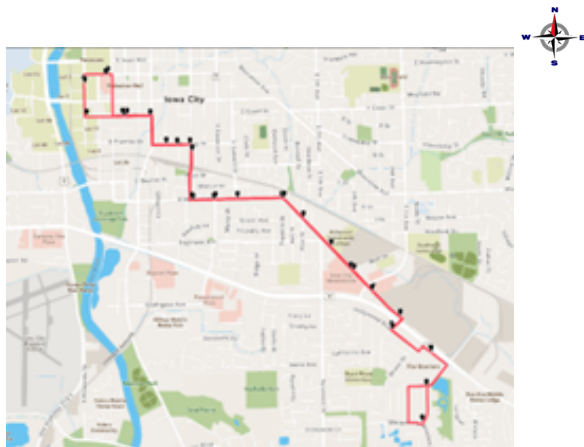

TRANSIT INFORMATION

Iowa City Transit _____ (319) 356-5151
(TDD only) 1-800-735-2942

Email _____ ITransit@Iowa-City.org

Website _____ www.icgov.org/transit

Coralville Transit _____ (319) 248-1790

UI CAMBUS _____ (319) 335-8633

Johnson County SEATS ____ (319) 339-6125

TRANSFERS

Free transfers are available to other Iowa City bus routes and to Coralville Transit. Please ask for transfer when fare is paid. Transfers will be allowed at any bus stop in Iowa City. Transfers are not usable on the same route from which the transfer was issued. Customers have 65 minutes to use a transfer.

BUS PASSES AVAILABLE AT

- Iowa City Parking Office: 335 E Iowa Avenue
- Iowa City City Hall: 410 E Washington Street
- Hy-Vee (Waterfront)
- Hy-Vee (1st Avenue)
- Hy-Vee Drugtown
- Kirkwood Community College & University of Iowa
- Kirkwood Semester Pass and U-Passes only

Fares and full schedules at www.icgov.org/transit
Download the Transit app from your app store!

5 Lower Muscatine/ Kirkwood

EFFECTIVE 8/14/2023

Will serve riders of:

- Mall
- 7th Avenue

Destinations:

1. 1 Kirkwood
2. 2 Iowa City Marketplace
3. 3 Eastdale Plaza
4. 4 The Quarters

BUS SERVICE FREQUENCY

AM Peak	Mid-Day	PM Peak	Night/Saturday
20 min	20 min	20 min	40 min

HOURS OF SERVICE

Monday - Friday	Saturday
5:55 AM - 10:00 PM	7:00 AM - 7:00 PM

ALL ROUTES ACCESSIBLE
No Service on New Year's Day, Memorial Day, Independence Day, Labor Day, Thanksgiving Day, and Christmas Day

www.icgov.org/transit

CITY OF IOWA CITY
UNESCO CITY OF LITERATURE