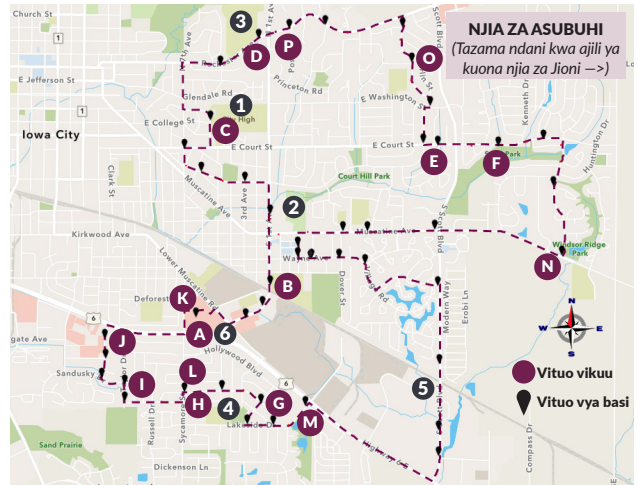

MAELEZO YA USAFIRI

Usafiri wa Jiji la Iowa _____ (319) 356-5151
(TDD pekee)
1-800-735-2942

Barua pepe _____ ICTransit@Iowa-City.org

Tovuti _____ www.icgov.org/transit

Usafiri wa Coralville _____ (319) 248-1790

UI CAMBUS _____ (319) 335-8633

Johnson County SEATS ___ (319) 339-6125

Njia zote za Jiji la Iowa HAZILIPISHWI NAULI!

Pata maelezo zaidi katika www.icgov.org/FareFree.

Ratiba kamili inapatikana katika
www.icgov.org/transit

Pakua programu ya Transit kutoka kwenye app store!

USAFIRI WA JIJI LA IOWA

3

Eastside Loop

ILIANZA KUTUMIKA 5/15/2023

Itahudumia waendeshaaji Vituo:
wa baiskeli wa: _____

- Eastside Loop

1. 1 City High School
2. 2 Southeast Junior High
3. 3 Regina Education Center
4. 4 Grant Wood Elementary
5. 5 Systems Unlimited, Inc
6. 6 Iowa City Marketplace

MASAFI YA HUDUMA YA BASI

Kilele AM	Mchana	Kilele PM	Usiku/Jumamosi
Safari moja	Safari moja	NA	NA

SAA ZA KUTOA HUDUMA

Jumatatu – Ijumaa

7:35 AM – 8:45 AM (M–F)

4:05 PM – 4:55 PM (M, T, T, F)

3:05 PM – 3:55 PM (W)

Jumamosi

NA

NJIA ZOTE ZIKO WAZI NA ZINAPITIKA

Huduma Hazitolewi Siku ya Kwanza ya Mwaka Mpya, Siku ya Maadhimisho ya Wanajeshi Waliokufa Vitani, Siku ya Uhuru, Siku ya Wafanyakazi, Siku ya Shukrani na Siku ya Krismasi

www.icgov.org/transit

CITY OF IOWA CITY
UNESCO CITY OF LITERATURE

Imesashishwa August 2, 2024