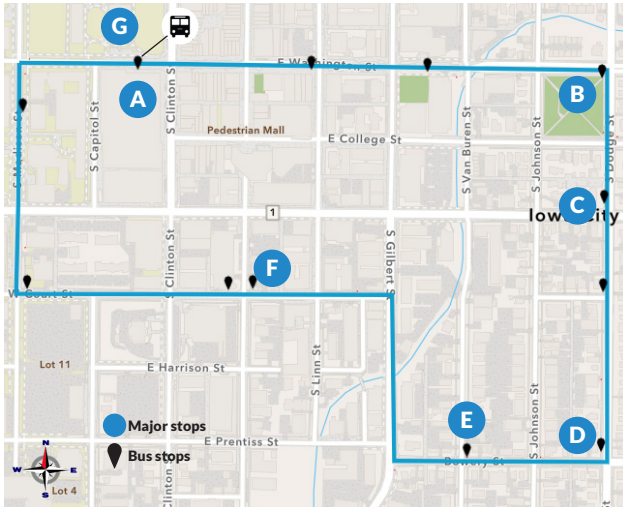

4 Downtown Shuttle

EFFECTIVE 3/21/2022

Will serve riders of:

- Downtown Shuttle

Destinations:

- Near-downtown neighborhoods
- UI East Campus
- Campus Rec. and Wellness Center

BUS SERVICE FREQUENCY

AM Peak	Mid-Day	PM Peak	Night/Saturday
15 min	15 min	15 min	NA

HOURS OF SERVICE

Monday - Friday	Saturday
7:30 AM - 6:30 PM	NA

ALL ROUTES ACCESSIBLE

No Service on New Year's Day, Memorial Day, Independence Day, Labor Day, Thanksgiving Day, and Christmas Day

www.icgov.org/transit

CITY OF IOWA CITY
UNESCO CITY OF LITERATURE

Updated 3/11/2022

4 Downtown Shuttle

A	B	C	D	E	F	G
Leave Clinton & Wash	Wash & Dodge	Dodge & Burlington	Dodge & Bowery	Bowery & Van Buren	Court & Dubuque	Arrive Clinton & Wash
MONDAY-FRIDAY: MORNING						
7:30	7:32	7:34	7:36	7:38	7:40	7:43
7:45	7:47	7:49	7:51	7:53	7:55	7:58
8:00	8:02	8:04	8:06	8:08	8:10	8:13
8:15	8:17	8:19	8:21	8:23	8:25	8:28
8:30	8:32	8:34	8:36	8:38	8:40	8:43
8:45	8:47	8:49	8:51	8:53	8:55	8:58
9:00	9:02	9:04	9:06	9:08	9:10	9:13
9:15	9:17	9:19	9:21	9:23	9:25	9:28
9:30	9:32	9:34	9:36	9:38	9:40	9:43
9:45	9:47	9:49	9:51	9:53	9:55	9:58
10:00	10:02	10:04	10:06	10:08	10:10	10:13
10:15	10:17	10:19	10:21	10:23	10:25	10:28
10:30	10:32	10:34	10:36	10:38	10:40	10:43
10:45	10:47	10:49	10:51	10:53	10:55	10:58
11:00	11:02	11:04	11:06	11:08	11:10	11:13
11:15	11:17	11:19	11:21	11:23	11:25	11:28
11:30	11:32	11:34	11:36	11:38	11:40	11:43
11:45	11:47	11:49	11:51	11:53	11:55	11:58
MONDAY-FRIDAY: AFTERNOON & EVENING						
12:00	12:02	12:04	12:06	12:08	12:10	12:13
12:15	12:17	12:19	12:21	12:23	12:25	12:28
12:30	12:32	12:34	12:36	12:38	12:40	12:43
12:45	12:47	12:49	12:51	12:53	12:55	12:58
1:00	1:02	1:04	1:06	1:08	1:10	1:13
1:15	1:17	1:19	1:21	1:23	1:25	1:28
1:30	1:32	1:34	1:36	1:38	1:40	1:43
1:45	1:47	1:49	1:51	1:53	1:55	1:58
2:00	2:02	2:04	2:06	2:08	2:10	2:13
2:15	2:17	2:19	2:21	2:23	2:25	2:28
2:30	2:32	2:34	2:36	2:38	2:40	2:43
2:45	2:47	2:49	2:51	2:53	2:55	2:58
3:00	3:02	3:04	3:06	3:08	3:10	3:13
3:15	3:17	3:19	3:21	3:23	3:25	3:28
3:30	3:32	3:34	3:36	3:38	3:40	3:43
3:45	3:47	3:49	3:51	3:53	3:55	3:58
4:00	4:02	4:04	4:06	4:08	4:10	4:13
4:15	4:17	4:19	4:21	4:23	4:25	4:28
4:30	4:32	4:34	4:36	4:38	4:40	4:43
4:45	4:47	4:49	4:51	4:53	4:55	4:58
5:00	5:02	5:04	5:06	5:08	5:10	5:13
5:15	5:17	5:19	5:21	5:23	5:25	5:28
5:30	5:32	5:34	5:36	5:38	5:40	5:43
5:45	5:47	5:49	5:51	5:53	5:55	5:58
6:00	6:02	6:04	6:06	6:08	6:10	6:13
6:15	6:17	6:19	6:21	6:23	6:25	6:28

Download the Transit app from your app store! Fares and full schedules at www.icgov.org/transit