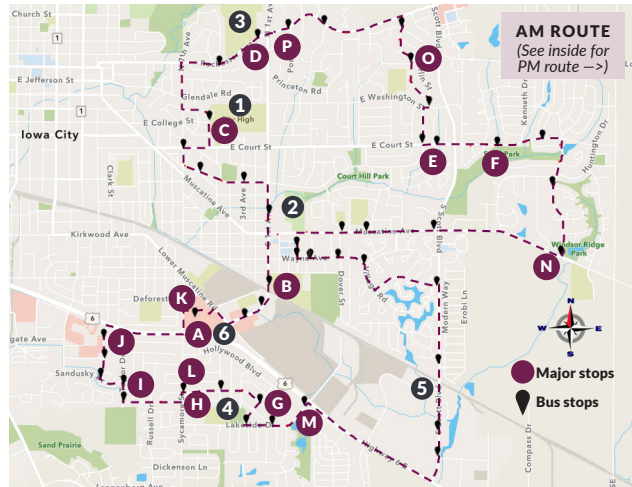

Fares and full schedules at www.icgov.org/transit
Download the Transit app from your app store!

IOWA CITY TRANSIT

3 Eastside Loop

EFFECTIVE 3/21/2022

Will serve riders of:

- Eastside Loop

Destinations:

- 1 City High School
- 2 Southeast Junior High
- 3 Regina Education Center
- 4 Grant Wood Elementary
- 5 Systems Unlimited, Inc
- 6 Iowa City Marketplace

ALL ROUTES ACCESSIBLE

No Service on New Year's Day, Memorial Day, Independence Day, Labor Day, Thanksgiving Day, and Christmas Day

www.icgov.org/transit

CITY OF IOWA CITY
UNESCO CITY OF LITERATURE

3 Eastside Loop

A	B	C	D	E	F	G	H	I	J	K
Leave Iowa City Marketpl	1st & Bradford	Morningside & City High	Rochester & Regina	Friendship & Court	Modern Manor	Lakeside & Hwy 6	California & Sycamore	Taylor & Sandusky	Broadway Caseys	Arrive Iowa City Marketpl
MONDAY-FRIDAY: MORNING										
7:35	7:38	7:44	7:47	7:54	8:06	8:10	8:16	8:19	8:22	8:25
8:30	8:35	8:40	8:44							

D	C	B	G	L	I	M	N	O	P
Leave Rochester & Regina	Morningside & City High	1st & Bradford	Lakeside & Hwy 6	California & Sycamore	Taylor & Sandusky	Heinz & Hwy 6	Arlington & Canterbury	Amhurst & Oberlin	Arrive 1st & Rochester
MONDAY-FRIDAY: AFTERNOON									
4:05	4:10	4:16	4:22	4:27	4:31	4:37	4:44	4:50	4:55
3:05	3:10	3:16	3:22	3:27	3:31	3:37	3:44	3:50	3:55
MONDAY-FRIDAY: AFTERNOON EARLY OUT									